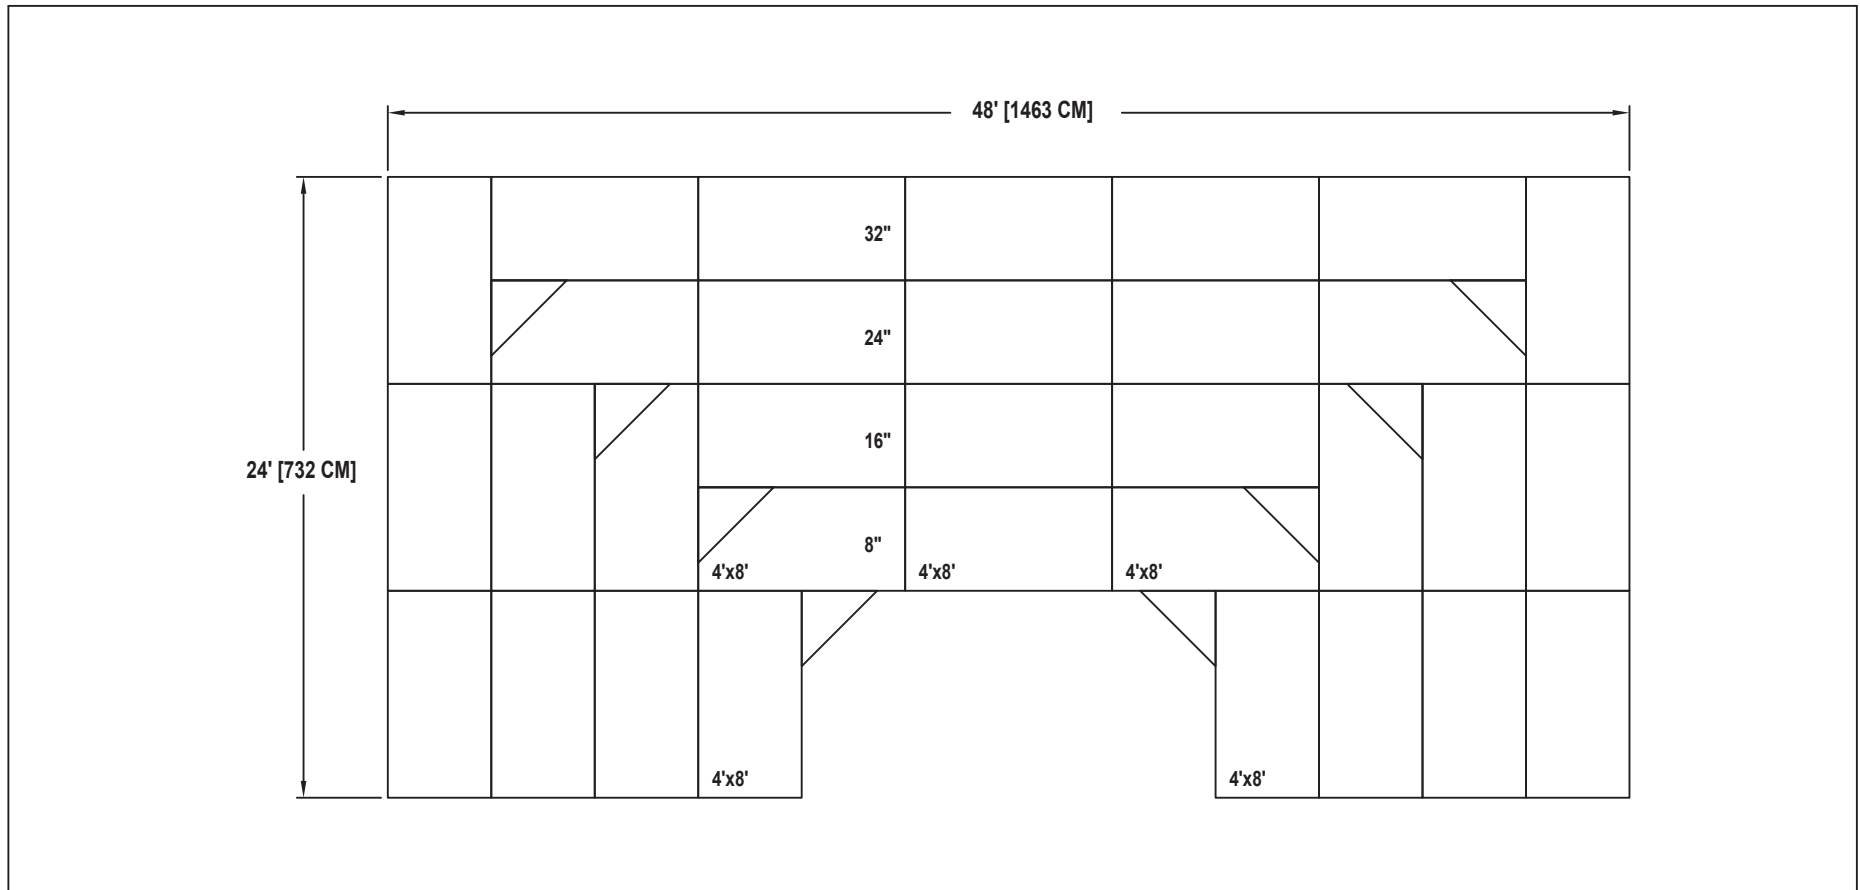

BAND / ORCHESTRA RECTANGULAR RISER SET

NO. 545

SEATING CAPACITY IS 96 WITHOUT USING THE FLOOR.
SEATING CAPACITY IS 105 WITH A ROW ON THE FLOOR.
SEATING CAPACITY IS BASED ON 32" CHAIR SPACING.

C O R P O R A T I O N